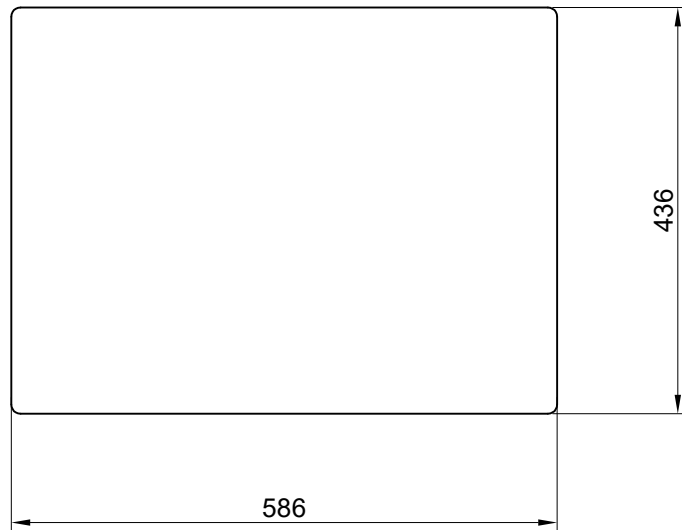

Topmount Installation