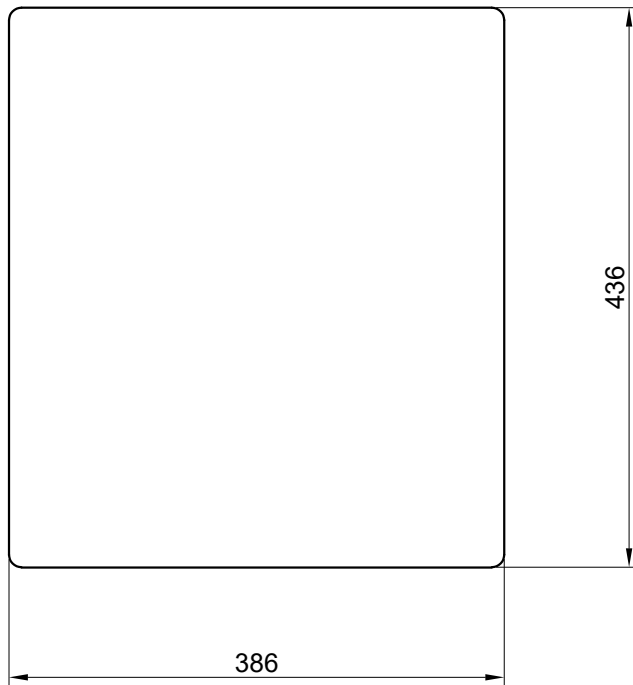

All measurements in millimetres

BPS151350BN
 BPS151350GM
 BPS151350CO
 BPS151350SG

Single Bowl 350mm Stainless Steel

Type: Under/Overmount Kitchen Sinks

Topmount Installation

Undermount Installation

All measurements in millimetres

BPS151350BN
BPS151350GM
BPS151350CO
BPS151350SG

Single Bowl 350mm Stainless Steel

Type: Under/Overmount Kitchen Sinks