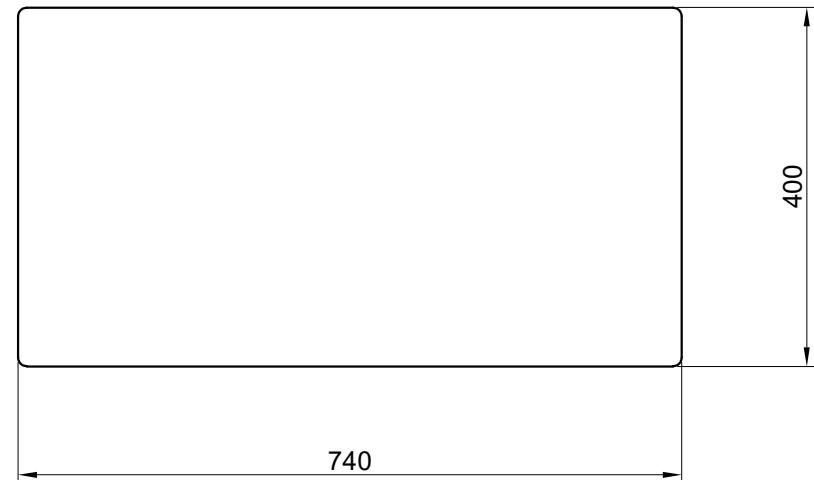

All measurements in millimetres

BPS151398BN

Single Bowl 740mm Stainless Steel

Type: Under/Overmount Kitchen Sinks

Topmount Installation

Undermount Installation

All measurements in millimetres

BPS151398BN

Single Bowl 740mm Stainless Steel

Type: Under/Overmount Kitchen Sinks