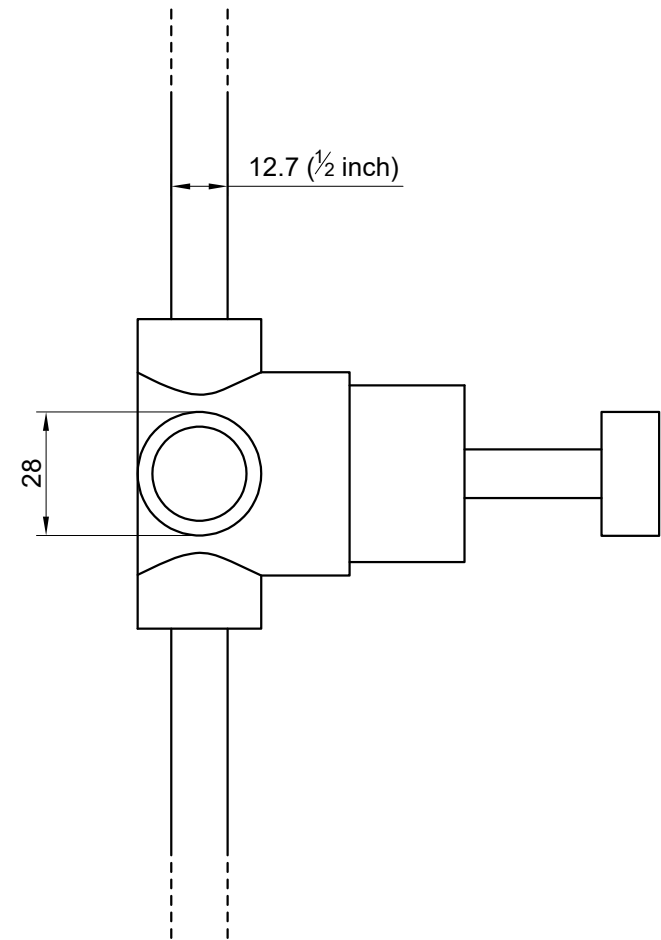

All measurements in millimetres

BP110321C

BP11- 3-Way Concealed Diverter

Type: Concealed 3 Way Mixer

All measurements in millimetres

BP110321C

BP11- 3-Way Concealed Diverter

Type: Concealed 3 Way Mixer

BRIDGE **POINT**