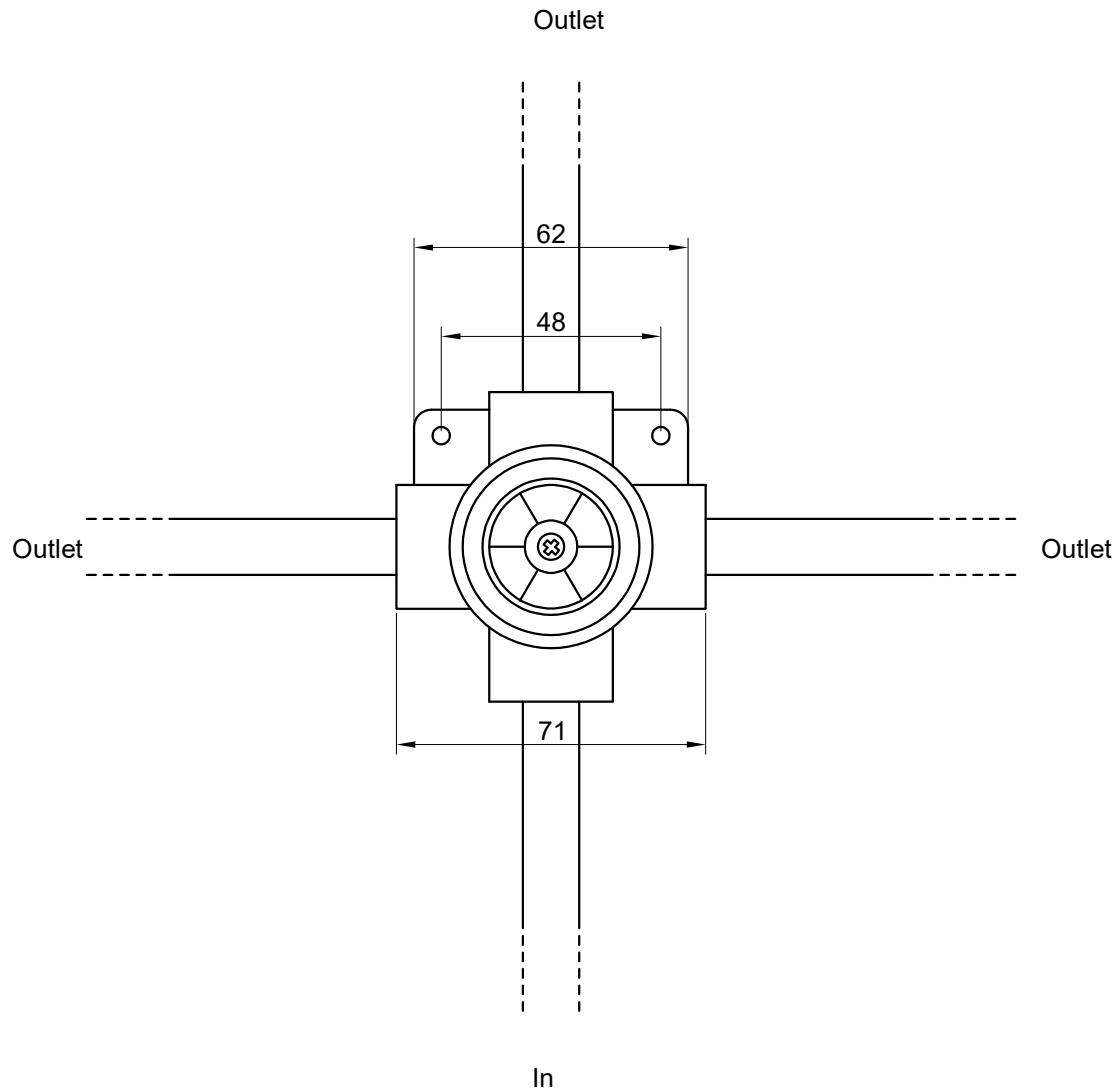

All measurements in millimetres

BP110321C

BP11- 3-Way Concealed Diverter

Type: Concealed 3 Way Mixer

All measurements in millimetres

BP110321C

BP11- 3-Way Concealed Diverter

Type: Concealed 3 Way Mixer

BRIDGE **POINT**