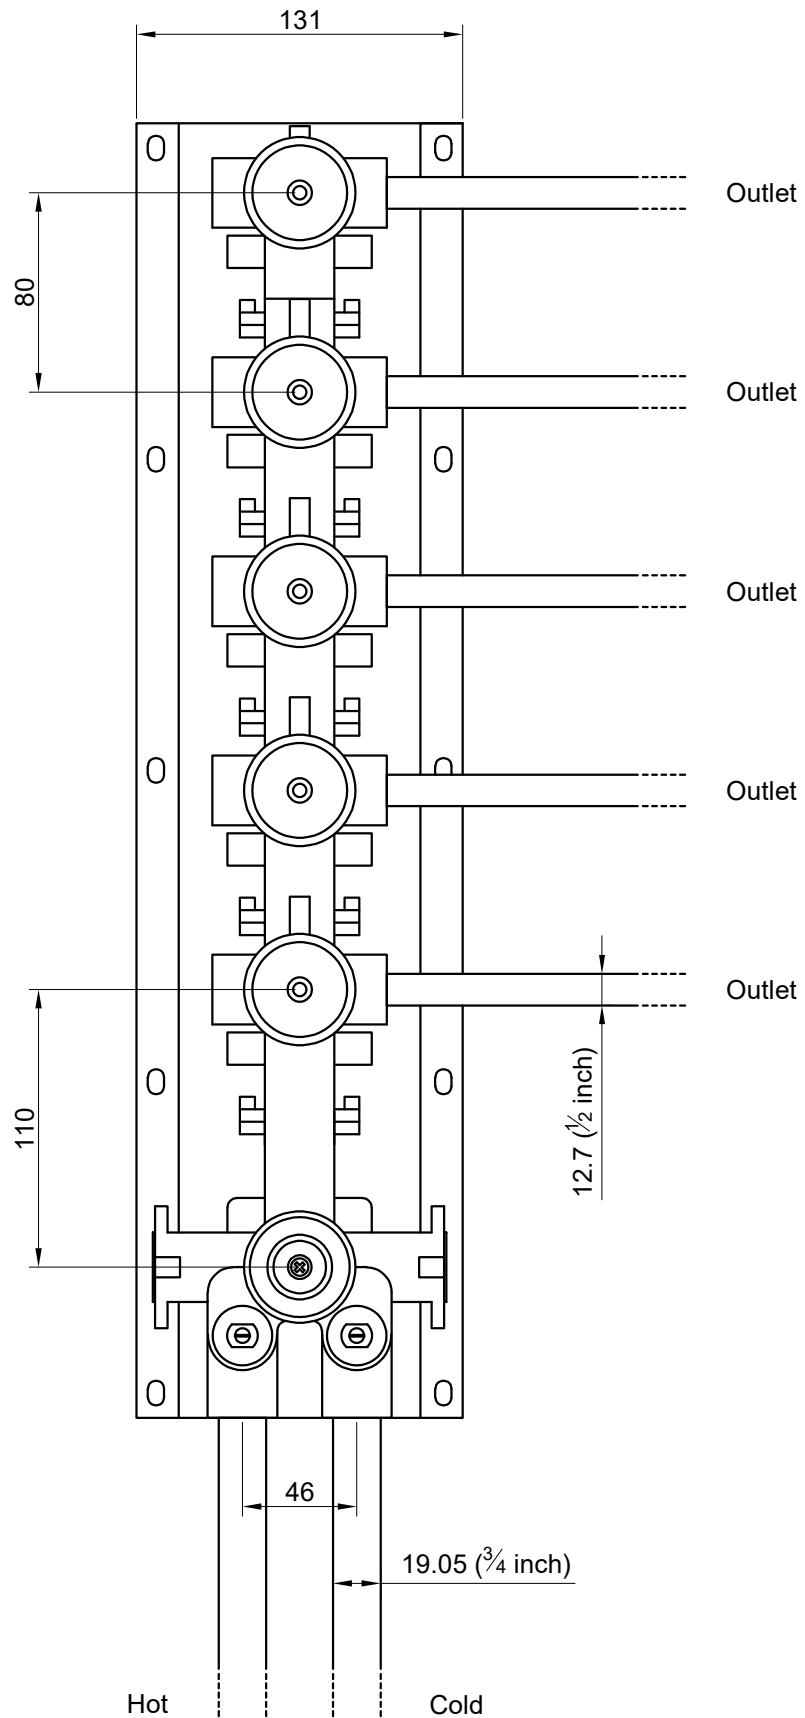

All measurements in millimetres

BP122025C

BP12 Thermostatic 5 Way Cons Mixer

Type: Concealed 5 Way Mixer

All measurements in millimetres

BP122025C

BP12 Thermostatic 5 Way Cons Mixer

Type: Concealed 5 Way Mixer

:

BRIDGE POINT