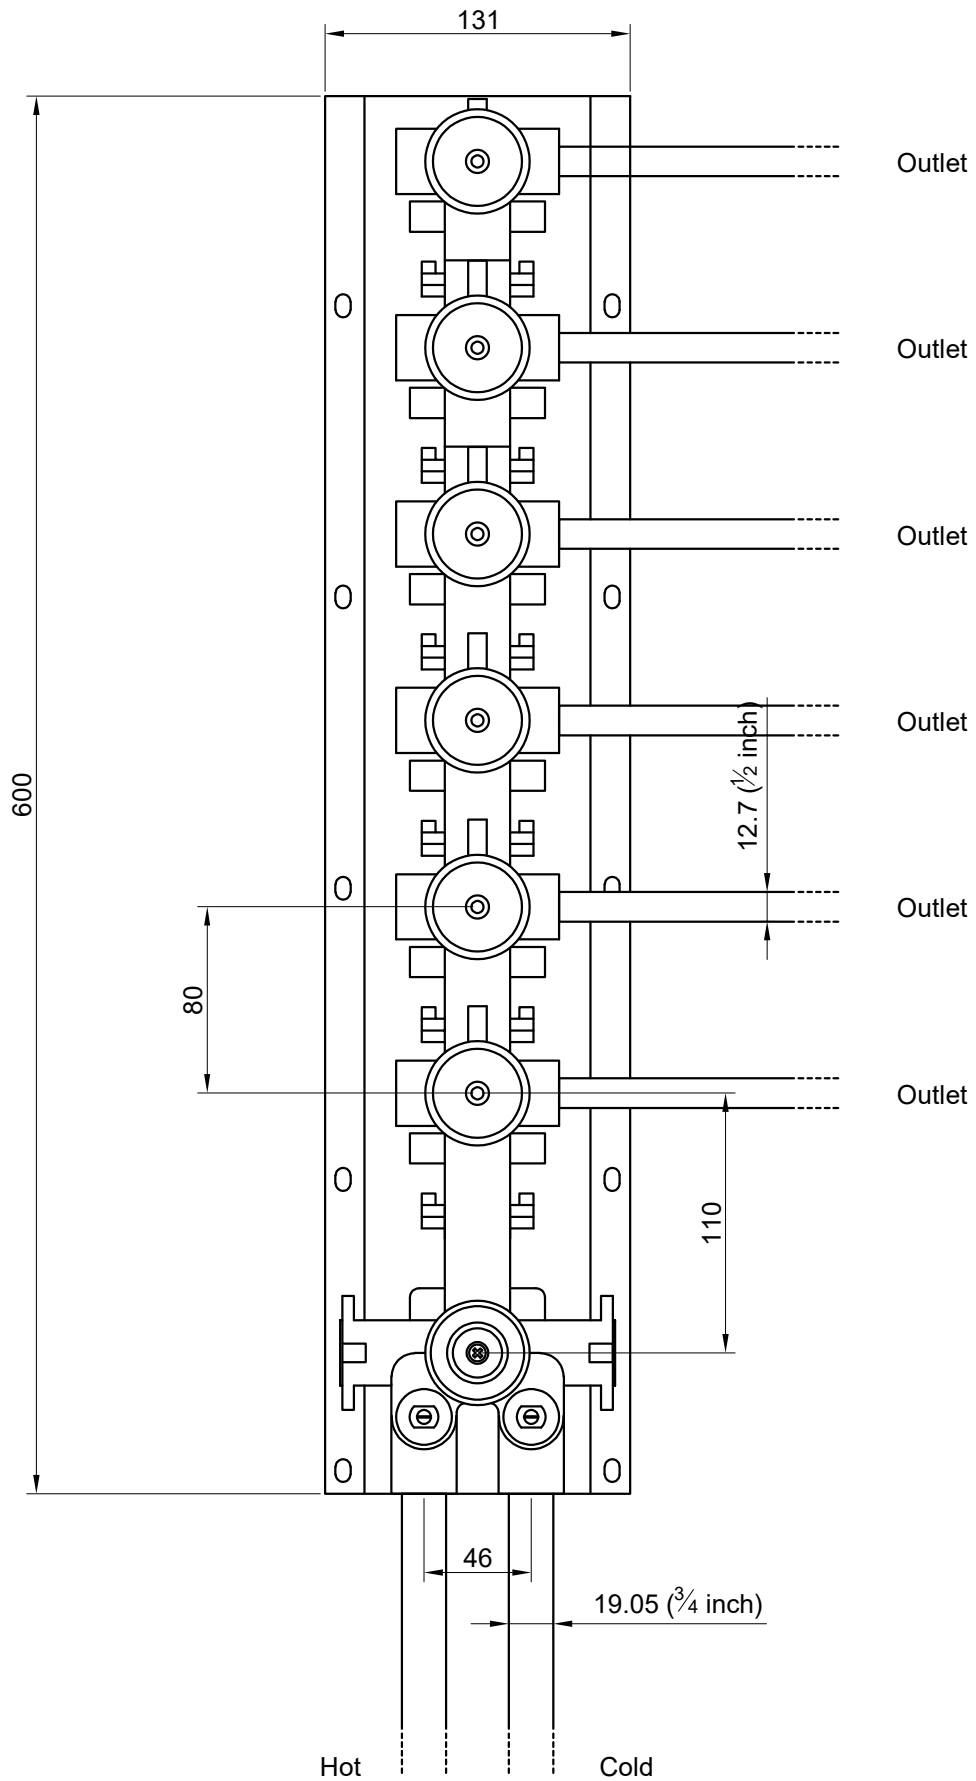

All measurements in millimetres

BP122026C

BP12 Thermostatic 6 Way Cons Mixer

Type: Concealed 6 Way Mixer

All measurements in millimetres

BP122026C

BP12 Thermostatic 6 Way Cons Mixer

Type: Concealed 6 Way Mixer