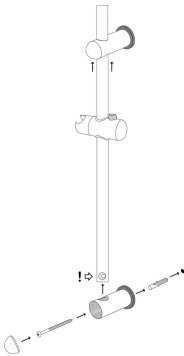

BRIDGE POINT **MONSOON** Shower Set

Can replace any existing sliding rod!

www.bridgepoint.com.mt

BRIDGE POINT

MONSOON
Shower Set

Can replace any existing sliding rod!

Shower Sliding Rail
• 740mm x 24mm

Shower Head
• Rubber nozzles for easier cleaning

Shower Hose
• Wide bore to allow maximum flow

1. Measure and drill,
or use existing holes.

2. Install the top bracket

3. Install the rail and
bottom bracket

www.bridgepoint.com.mt