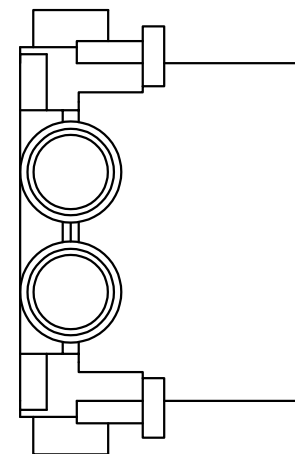

All measurements in millimetres

BP122102C
BP122102BN
BP122102BG
BP122102GM

Smart Thermostatic 2-Way

Type: Concealed 2 Way Mixer

BRIDGE **POINT**

All measurements in millimetres

BP122102C
 BP122102BN
 BP122102BG
 BP122102GM

Smart Thermostatic 2-Way

Type: Concealed 2 Way Mixer