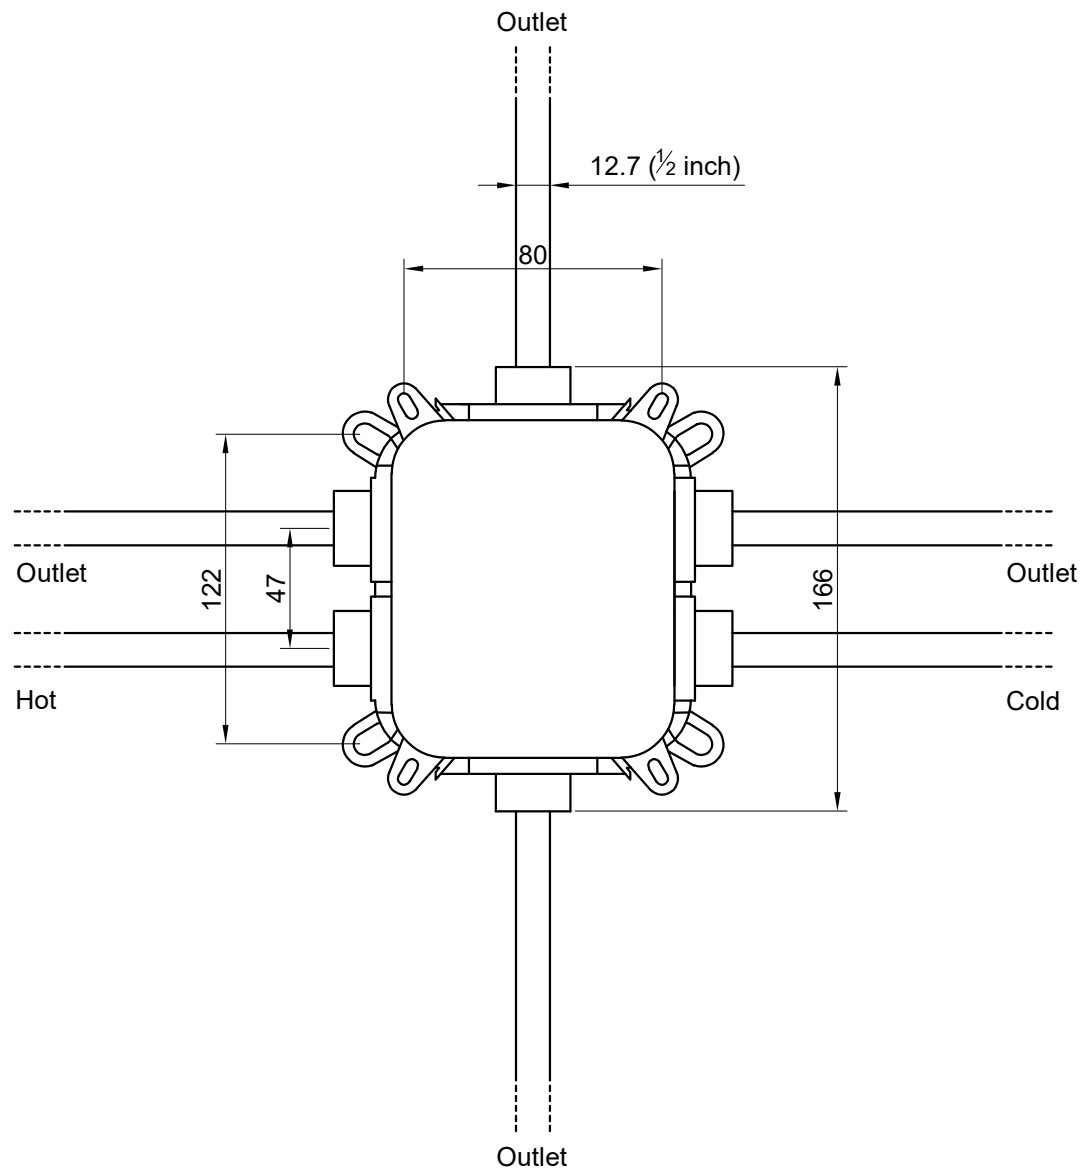

All measurements in millimetres

BP122102C
BP122102BN
BP122102BG
BP122102GM

Smart Thermostatic 2-Way

Type: Concealed 2 Way Mixer

BRIDGE **POINT**

All measurements in millimetres

BP122102C
 BP122102BN
 BP122102BG
 BP122102GM

Smart Thermostatic 2-Way

Type: Concealed 2 Way Mixer