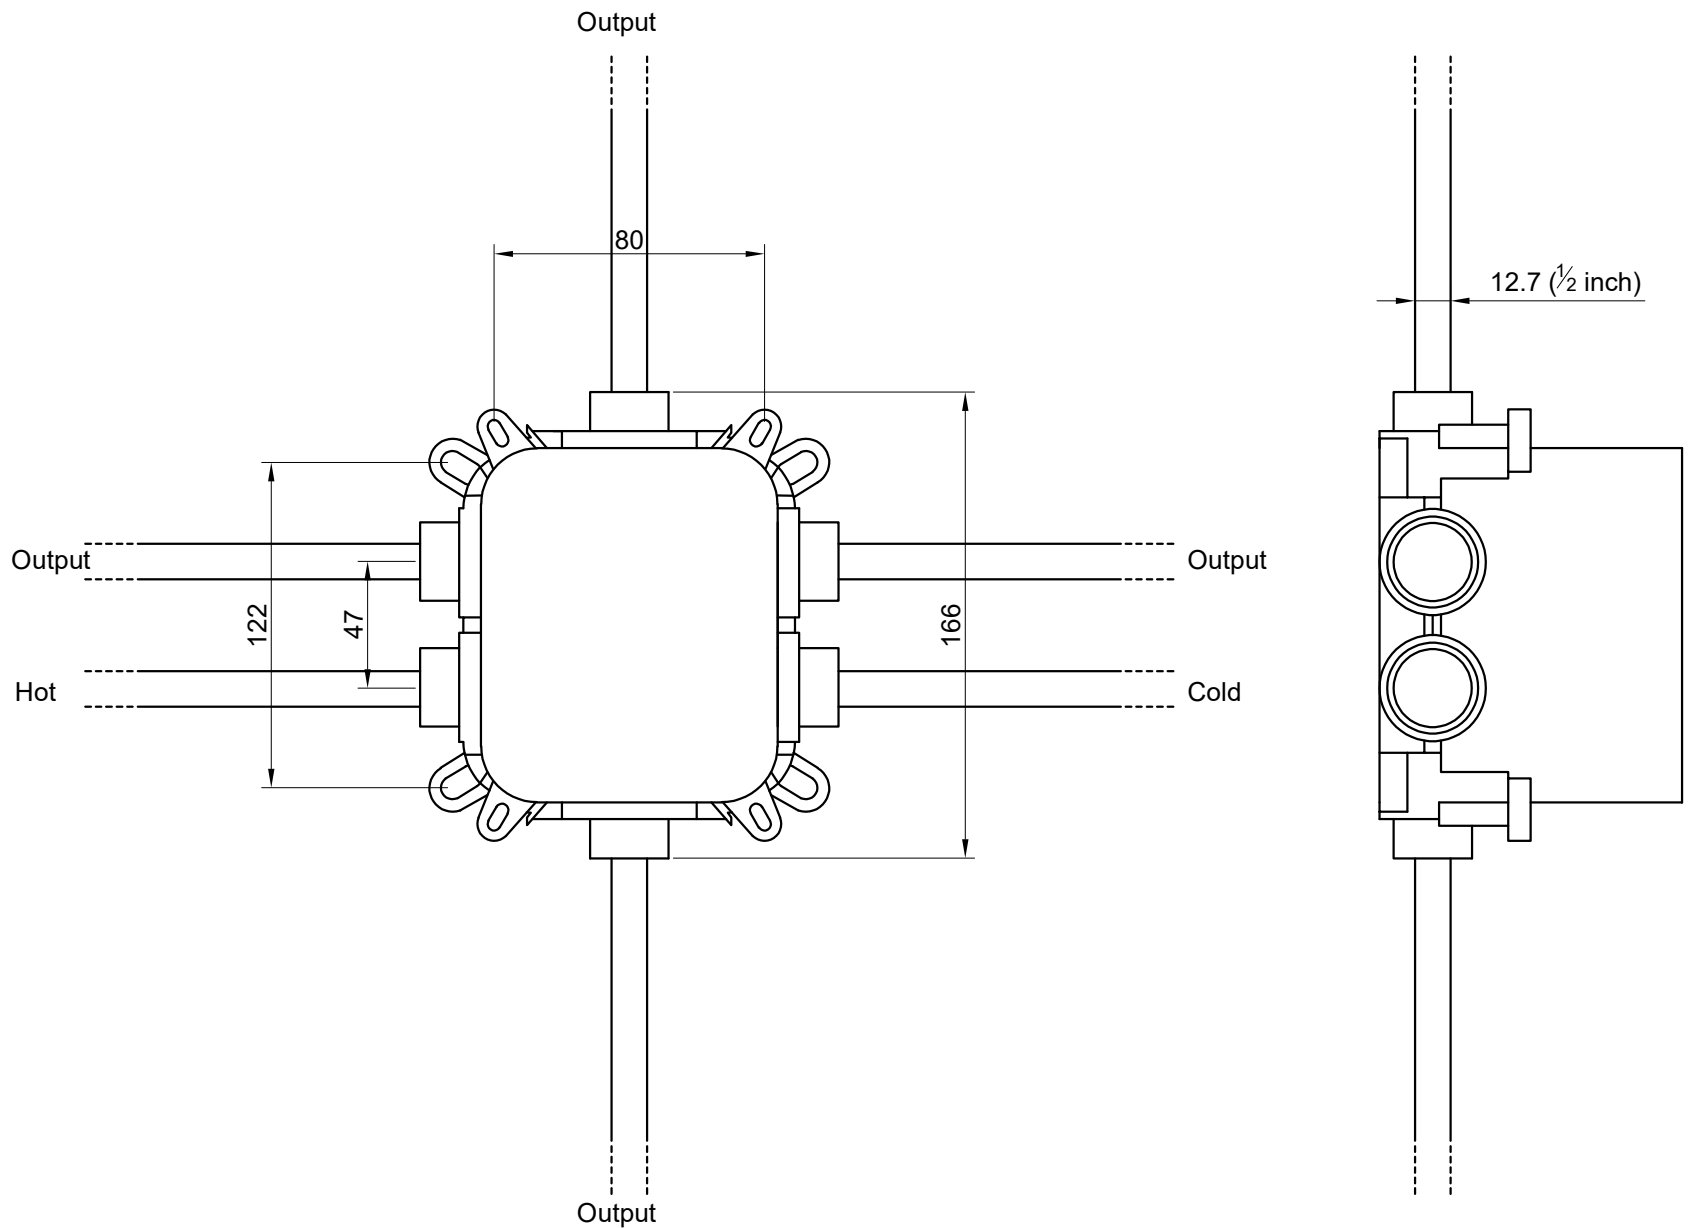

All measurements in millimetres

BP122103C

Smart Cons. Shower 3-Way Chrome

Type: Concealed 3 Way Mixer

BRIDGE POINT

All measurements in millimetres

BP122103C

Smart Cons. Shower 3-Way Chrome

Type: Concealed 3 Way Mixer

**BRIDGE POINT**