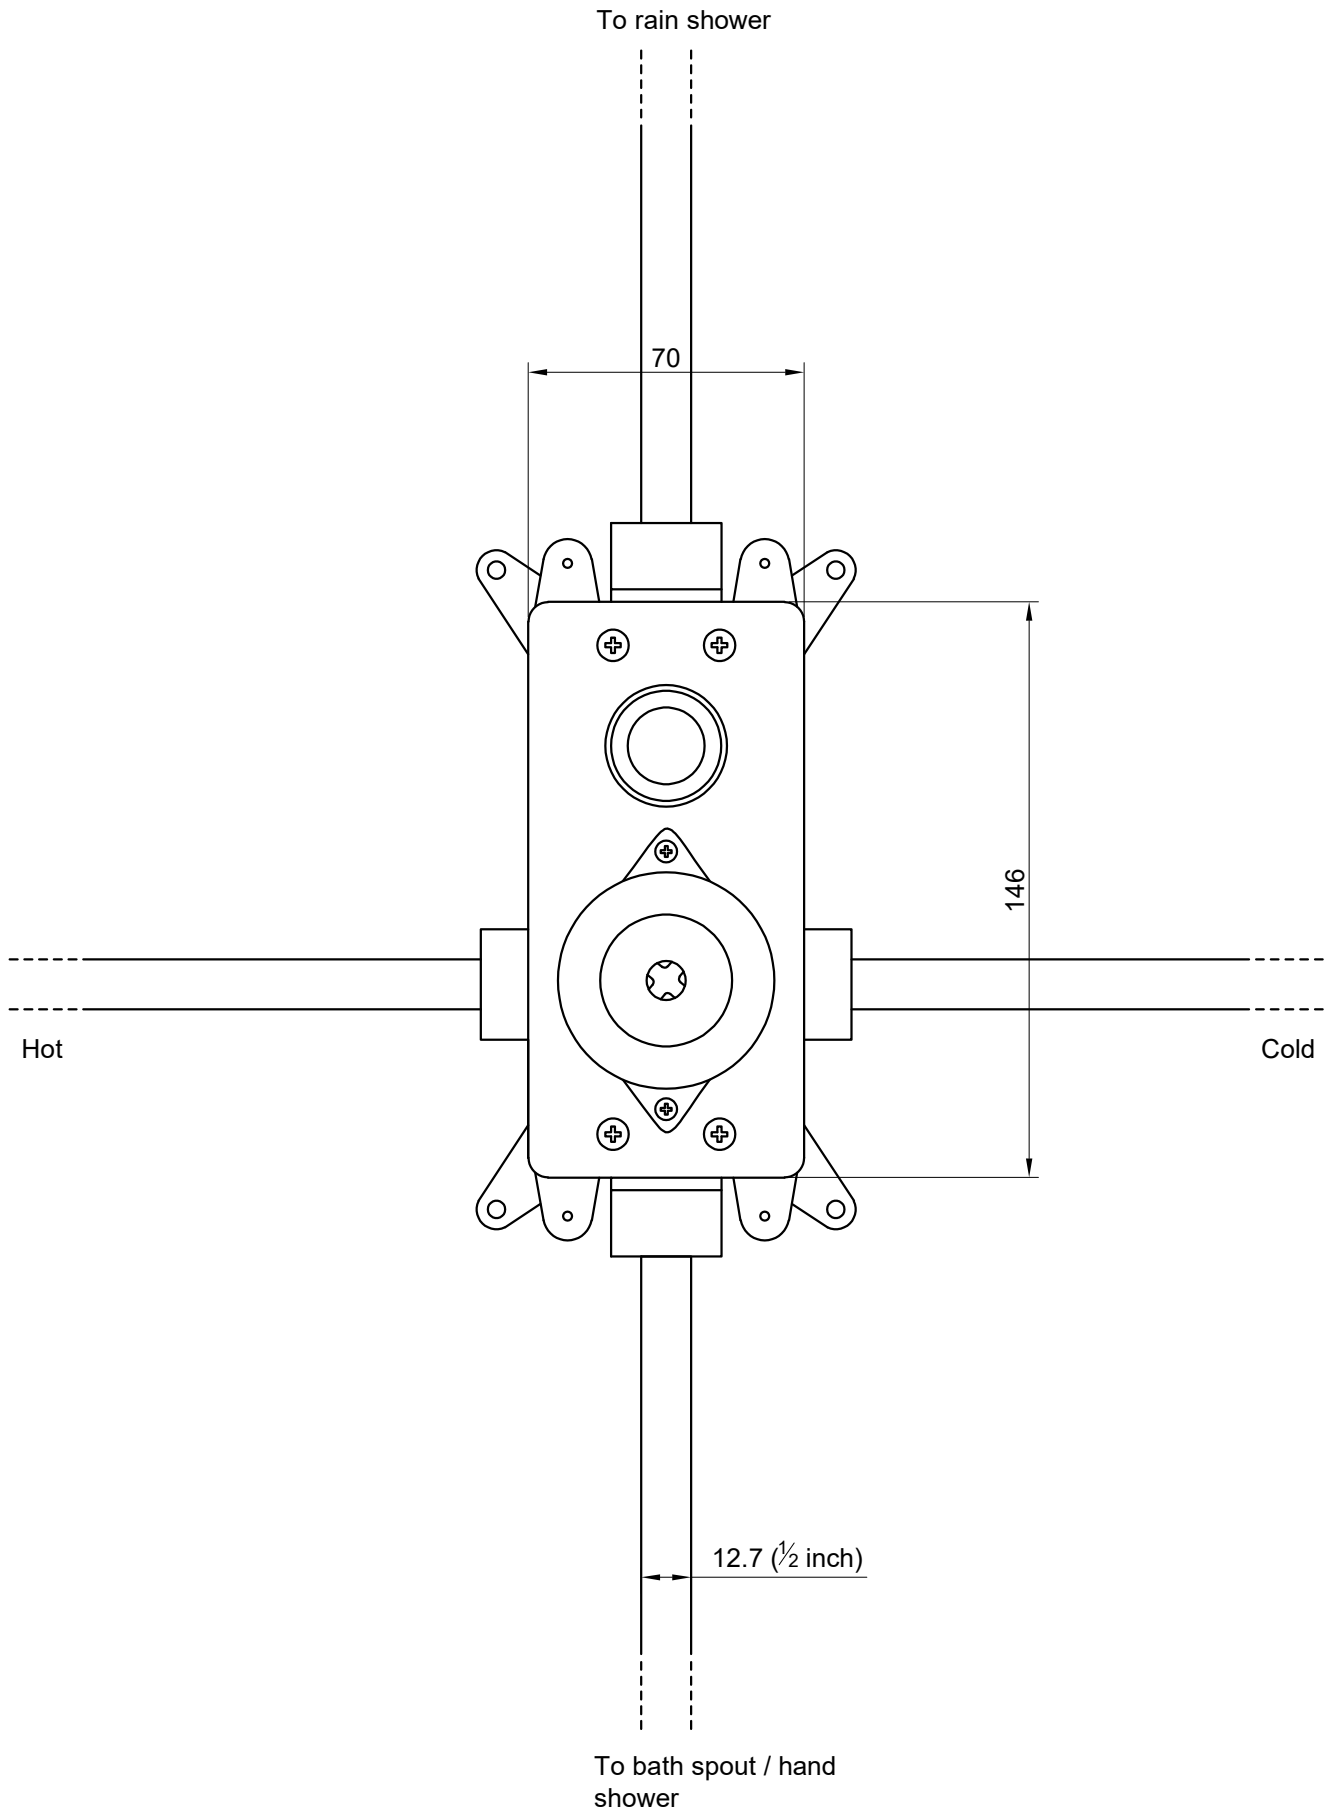

All measurements in millimetres

BP64401

BP59 -2-Way Concealed Mixer

Type: Concealed 2 Way Mixer

All measurements in millimetres

BP64401

BP59 -2-Way Concealed Mixer

Type: Concealed 2 Way Mixer

BRIDGE POINT