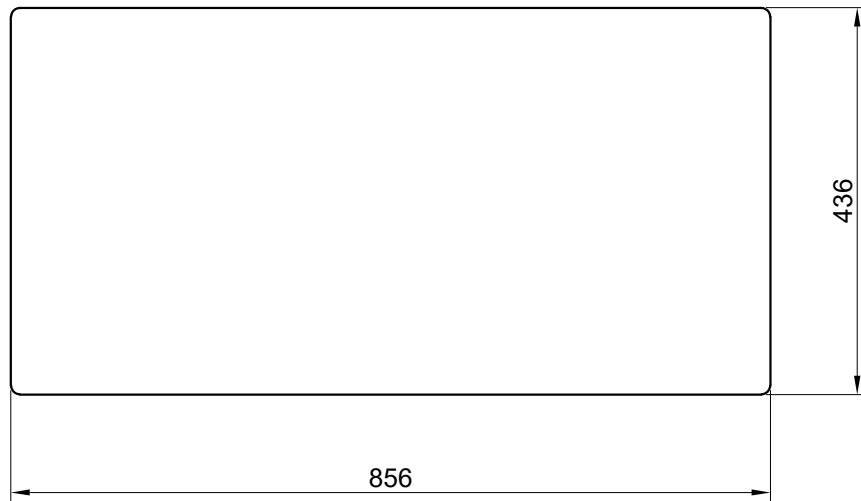

All measurements in millimetres

BPS152181BN
BPS152181HM
BPS152181SG

Double Bowl 400/400mm Stainless Steel

Type: Under/Overmount Kitchen Sinks

BRIDGE POINT

Topmount Installation

Undermount Installation

All measurements in millimetres