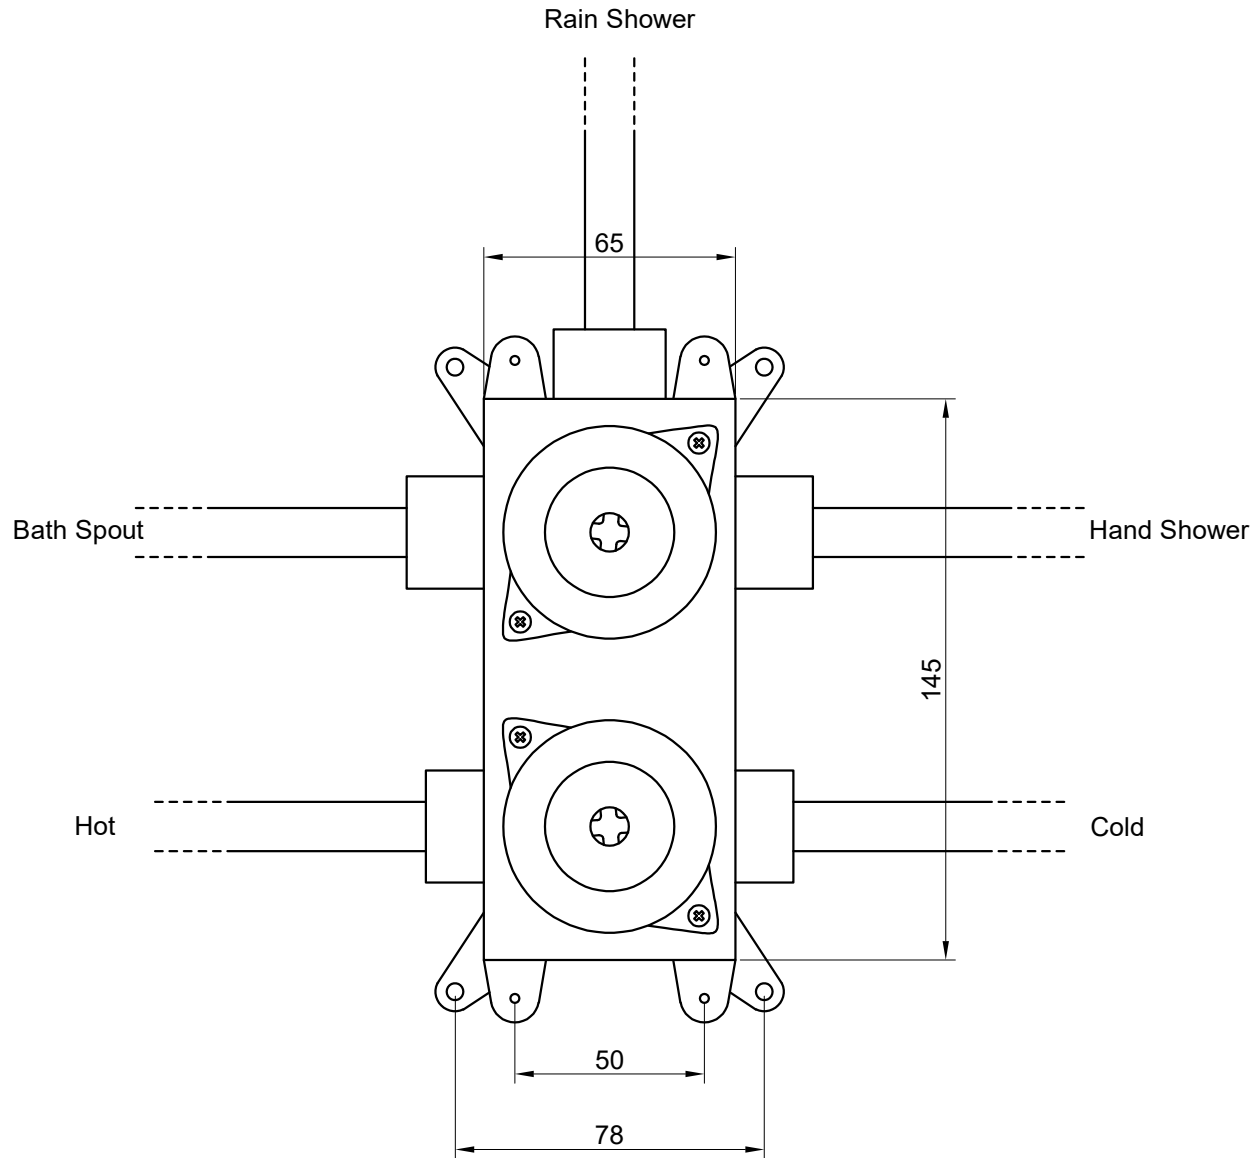

All measurements in millimetres

BP63501

BP11 - 3 Way concealed Mixer

Type: Concealed 3 Way Mixer

BRIDGE **POINT**

All measurements in millimetres

BP63501

BP11 - 3 Way concealed Mixer

Type: Concealed 3 Way Mixer

**BRIDGE POINT**