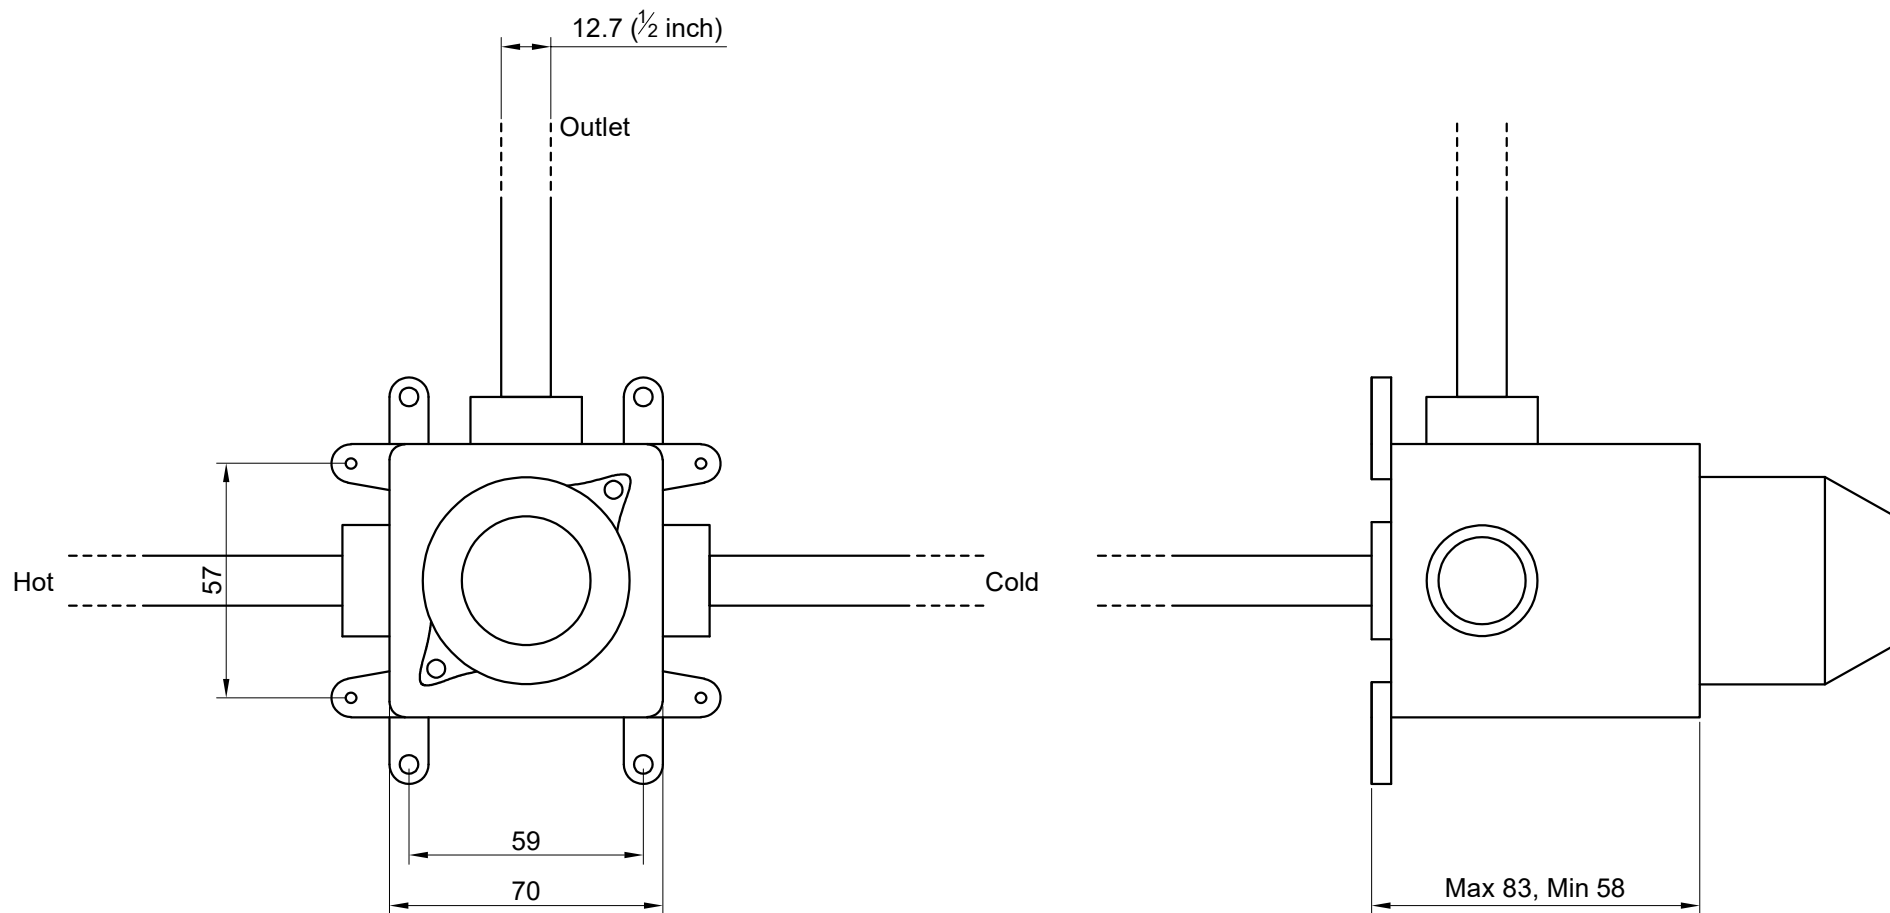

All measurements in millimetres

BP63701

BP-11 One Way Concealed Mixer

Type: Concealed 1 Way Mixer

All measurements in millimetres

BP63701

BP-11 One Way Concealed Mixer

Type: Concealed 1 Way Mixer