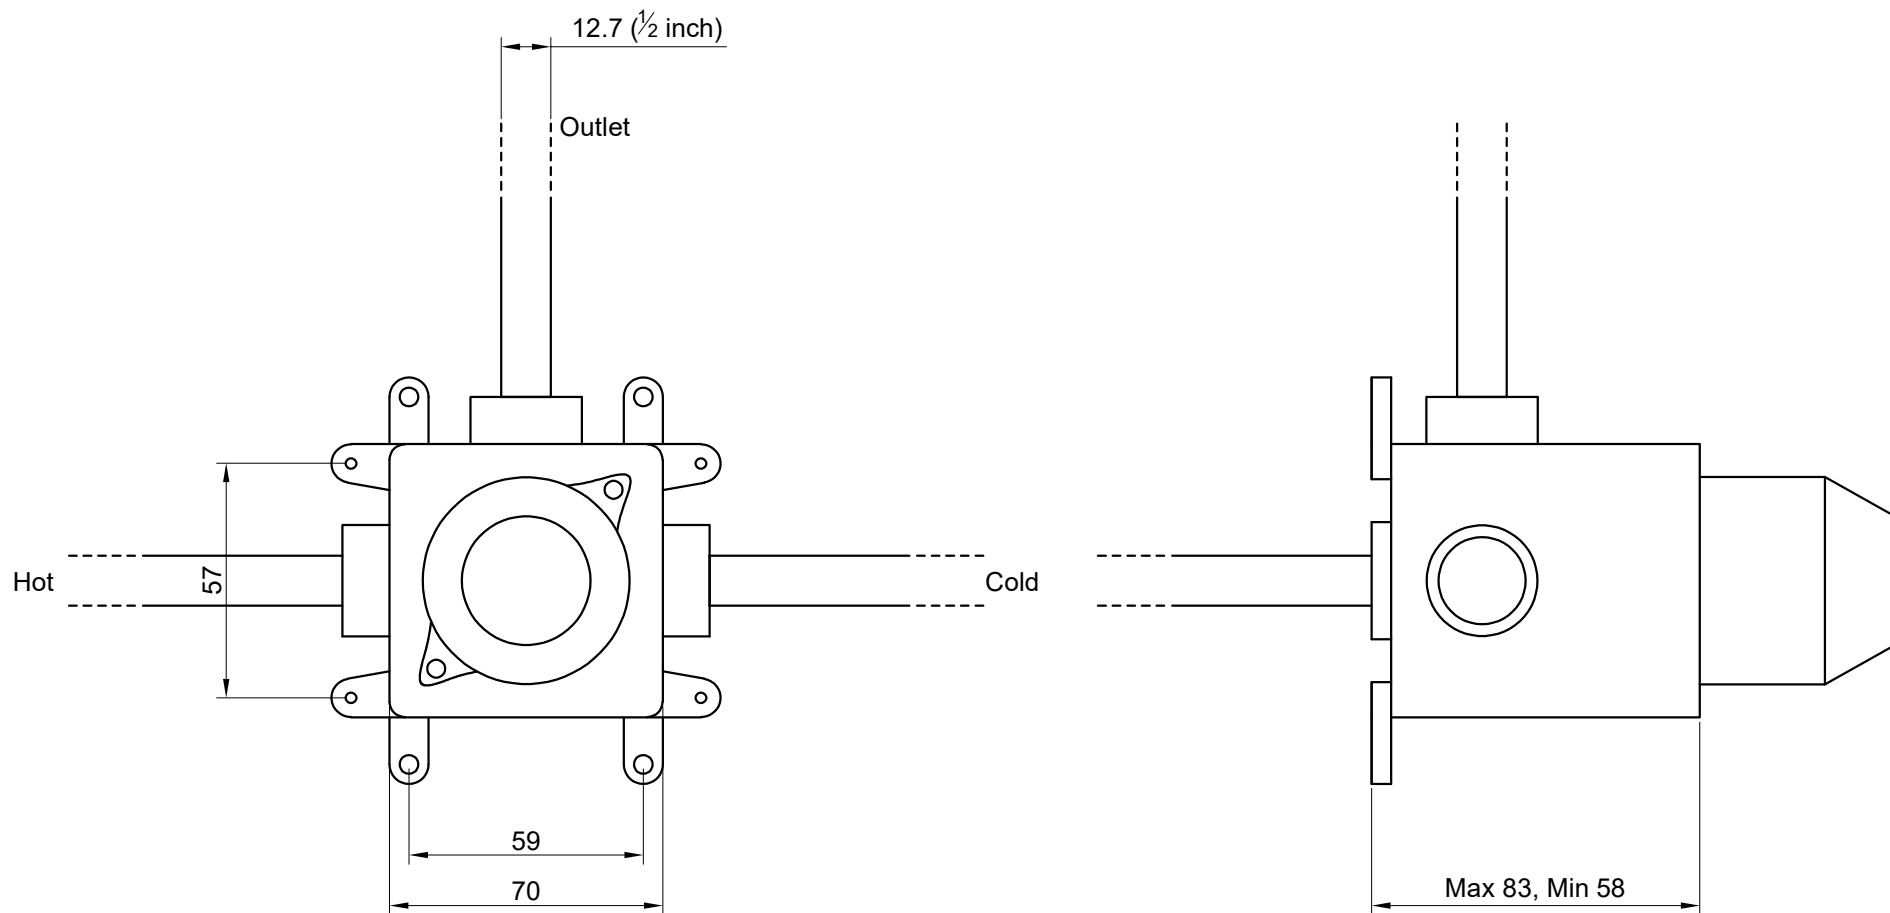

All measurements in millimetres

BP64101

Concealed- 1 Way Shower Mixer

Type: Concealed 1 Way Mixer

All measurements in millimetres

BP64101

Concealed- 1 Way Shower Mixer

Type: Concealed 1 Way Mixer