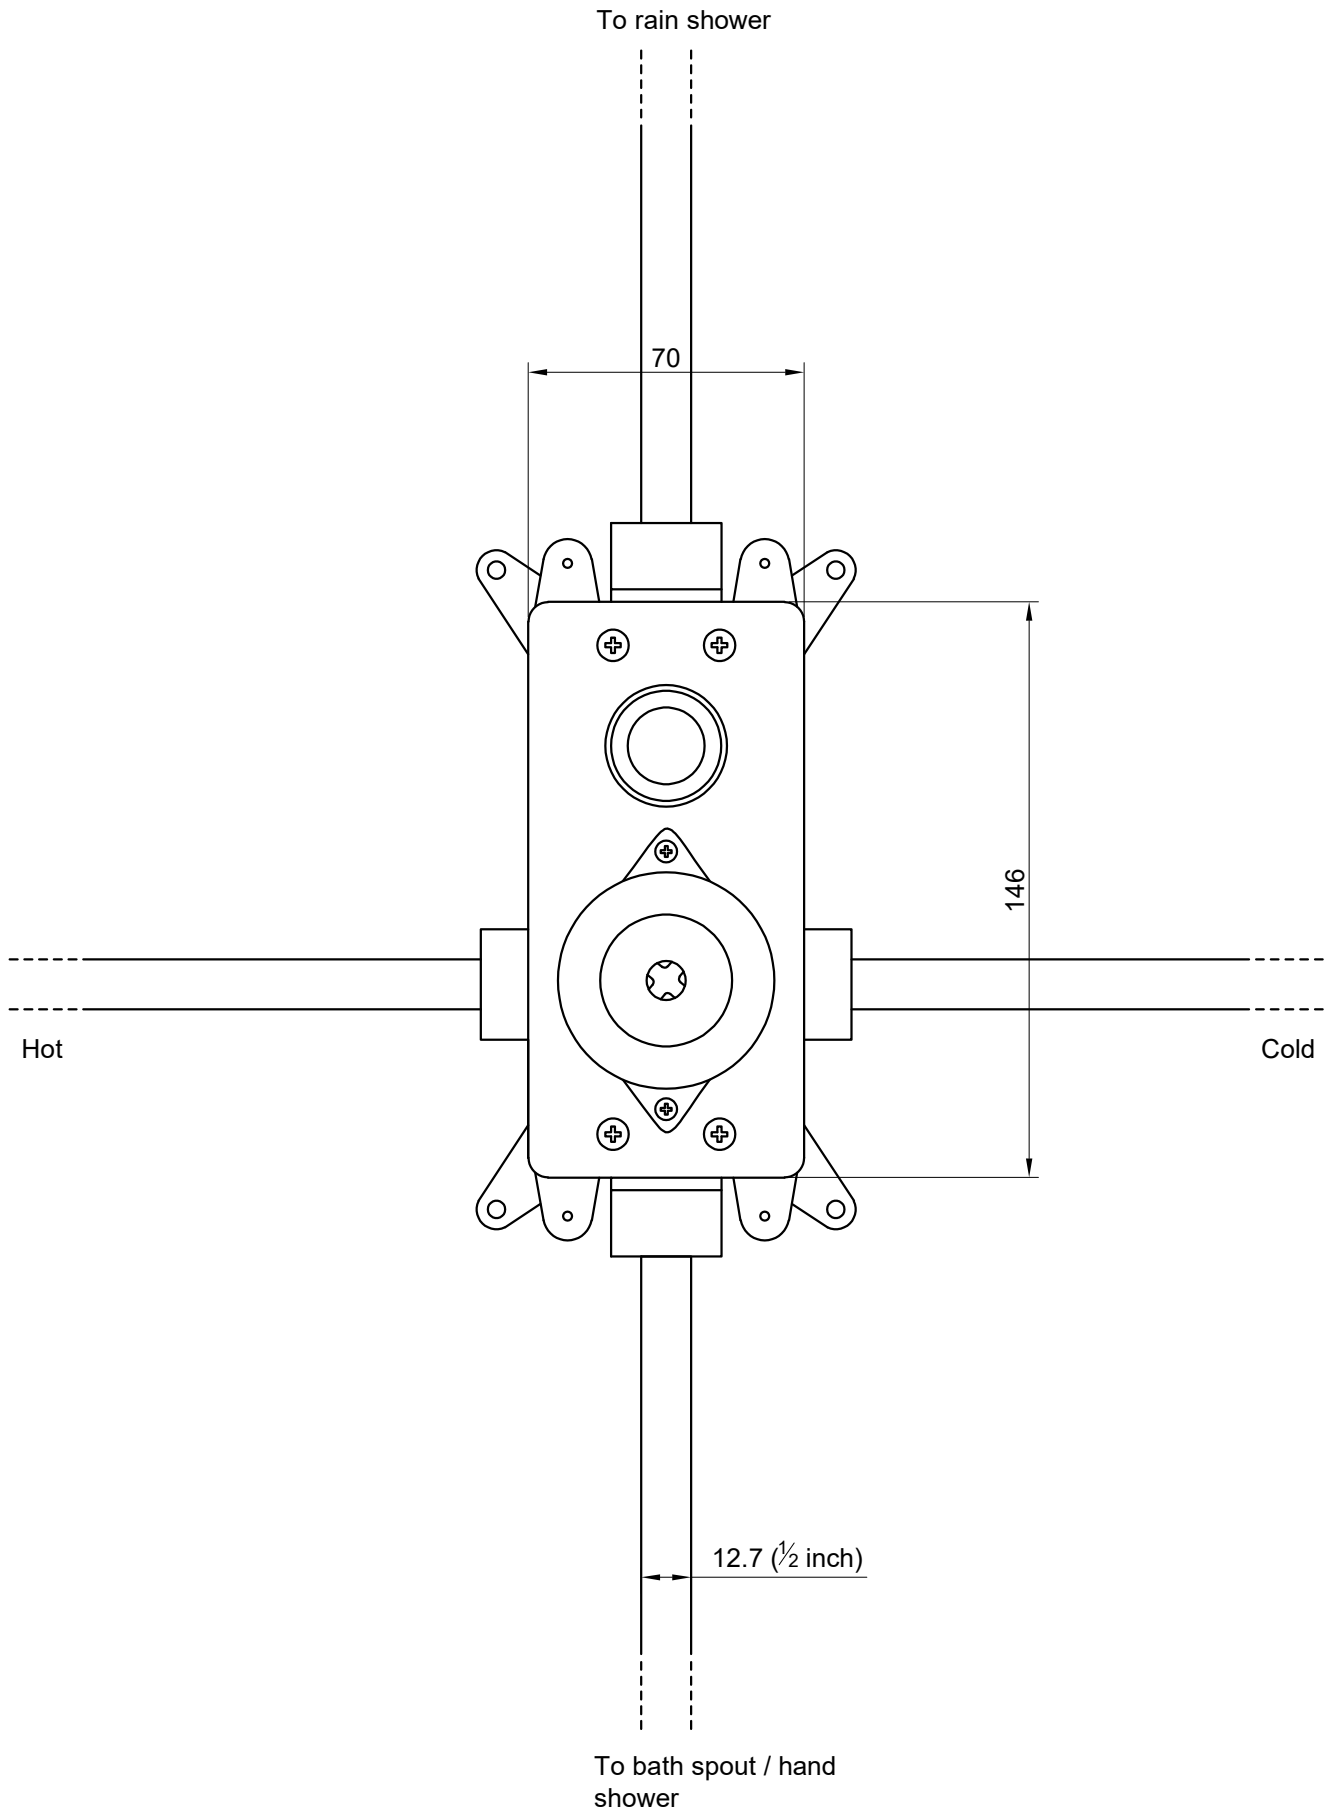

All measurements in millimetres

BP68201

BP59 -2-Way Concealed Mixer

Type: Concealed 2 Way Mixer

All measurements in millimetres

BP68201

BP59 -2-Way Concealed Mixer

Type: Concealed 2 Way Mixer

BRIDGE POINT